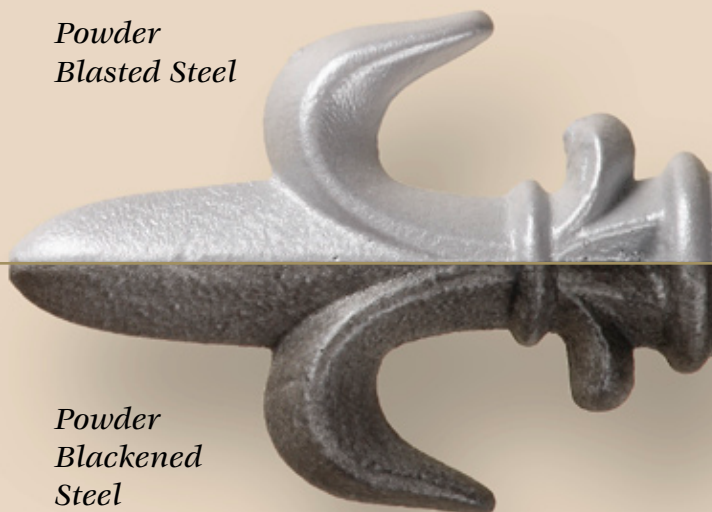

SHIPS IN
4 DAYS!

Gaby's Shoppe

SHIPS IN
4 DAYS!

Express Powder Coated Line

Gaby's Shoppe is proud to offer a selection of our top selling drapery hardware designs in eight durable powder coated finishes. These designs will ship from our plant within 4 working days upon receipt of your order form.

*Powder
Bronze*

*Powder
Blasted Steel*

*Powder
Bronze
with Gold*

*Powder
Blackened
Steel*

*Powder
Black*

*Powder
Old Iron*

*Powder
Black
with Gold*

*Powder
Old Iron
with Gold*