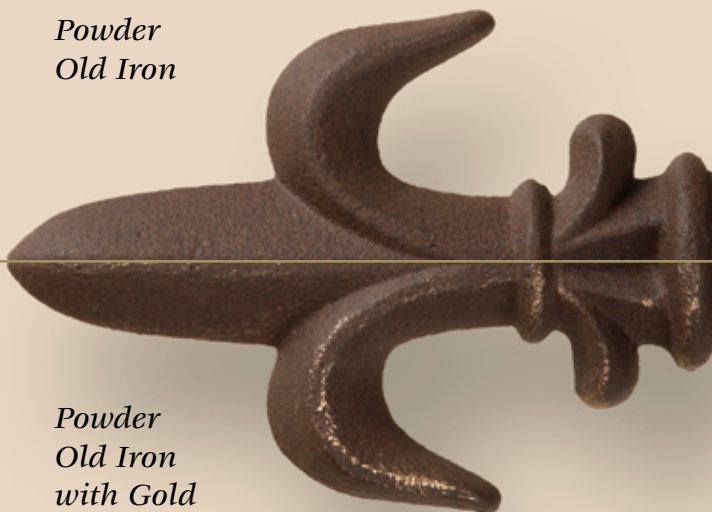

SHIPS IN
4 DAYS!

Gaby's Shoppe

SHIPS IN
4 DAYS!

Express Powder Coated Line

Gaby's Shoppe is proud to offer a selection of our top selling drapery hardware designs in eight durable powder coated finishes. These designs will ship from our plant within 4 working days upon receipt of your order form.

*Powder
Bronze*

*Powder
Blasted Steel*

*Powder
Bronze
with Gold*

*Powder
Blackened
Steel*

*Powder
Black*

*Powder
Old Iron*

*Powder
Black
with Gold*

*Powder
Old Iron
with Gold*

Fax 214.748.7701

Phone 214.748.6644

Toll Free 800.299.4229

1311 Dragon Street • Dallas, TX • 75207

You can view our entire line of drapery hardware on our website at:

www.gabys.com

Finial, Bracket, and Ring Options for 5/8" Round Rods - Rod model #RDR58