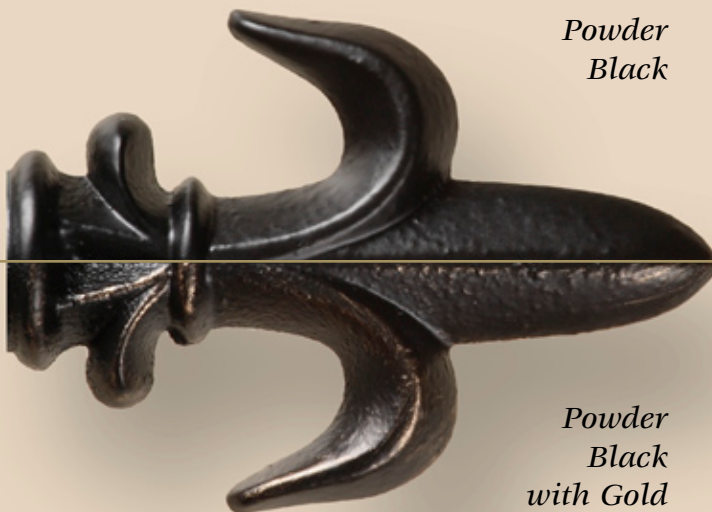

SHIPS IN
4 DAYS!

Gaby's Shoppe

SHIPS IN
4 DAYS!

Express Powder Coated Line

Gaby's Shoppe is proud to offer a selection of our top selling drapery hardware designs in eight durable powder coated finishes. These designs will ship from our plant within 4 working days upon receipt of your order form.

*Powder
Bronze*

*Powder
Blasted Steel*

*Powder
Bronze
with Gold*

*Powder
Blackened
Steel*

*Powder
Black*

*Powder
Old Iron*

*Powder
Black
with Gold*

*Powder
Old Iron
with Gold*