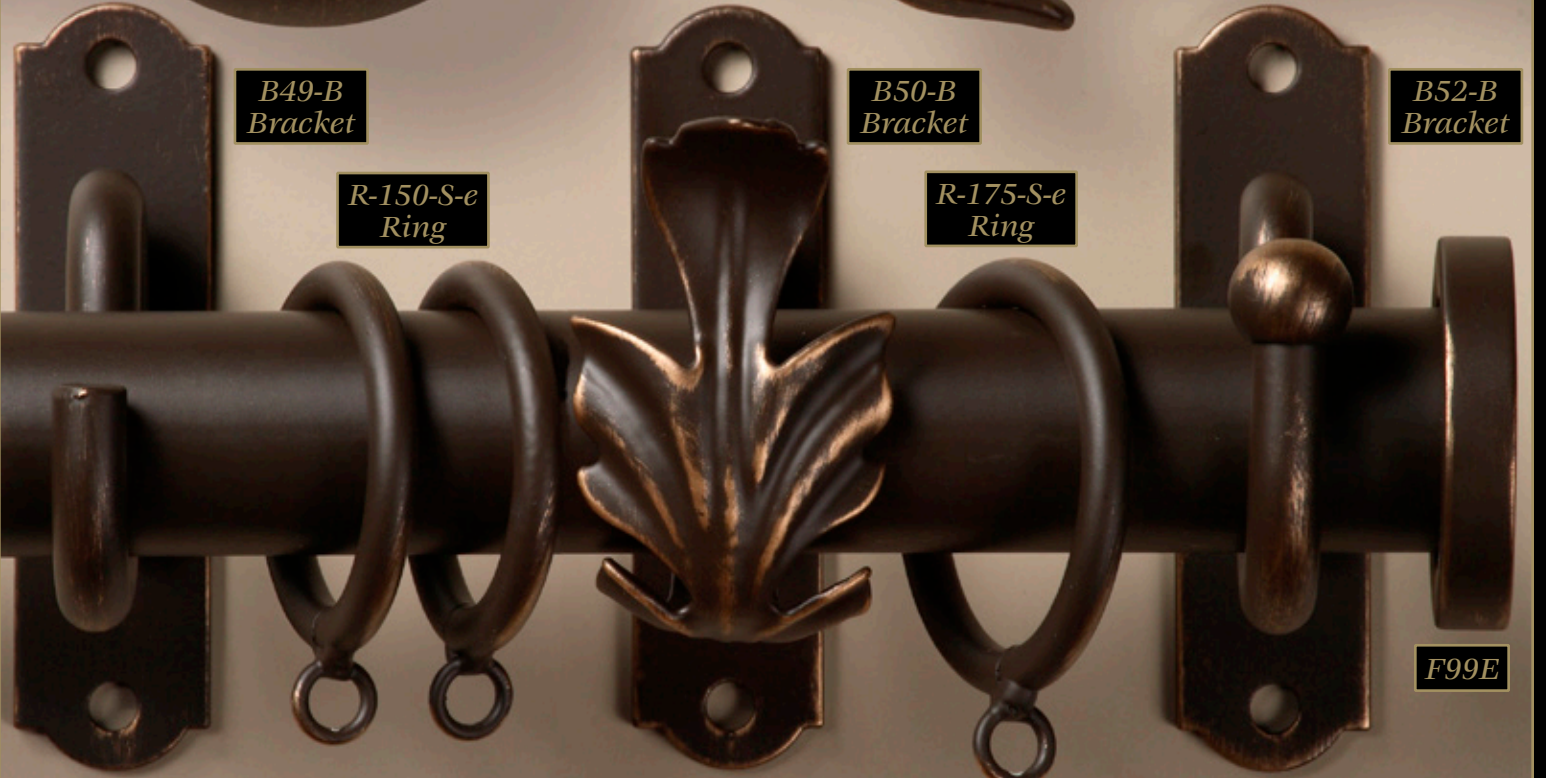

F22

F21

All items are shown at actual size!

Finial, Bracket, and Ring Options for 1" Round Rods - Rod Model #RDR1

All items are shown at actual size!

Finial, Bracket, and Ring Options for 1 1/4" Round Rods - Rod Model #RDR114

F40E

F10

**B49-B
Bracket**

**B50-B
Bracket**

**B52-B
Bracket**

**R-150-S-e
Ring**

**R-175-S-e
Ring**

F99E

F32E

F14

All items are shown at actual size!