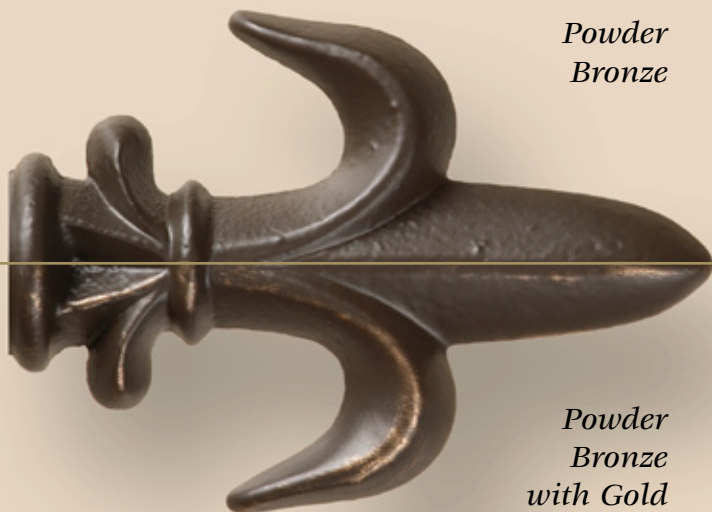

SHIPS IN
4 DAYS!

Gaby's Shoppe

SHIPS IN
4 DAYS!

Express Powder Coated Line

Gaby's Shoppe is proud to offer a selection of our top selling drapery hardware designs in eight durable powder coated finishes. These designs will ship from our plant within 4 working days upon receipt of your order form.

*Powder
Bronze*

*Powder
Blasted Steel*

*Powder
Bronze
with Gold*

*Powder
Blackened
Steel*

*Powder
Black*

*Powder
Old Iron*

*Powder
Black
with Gold*

*Powder
Old Iron
with Gold*